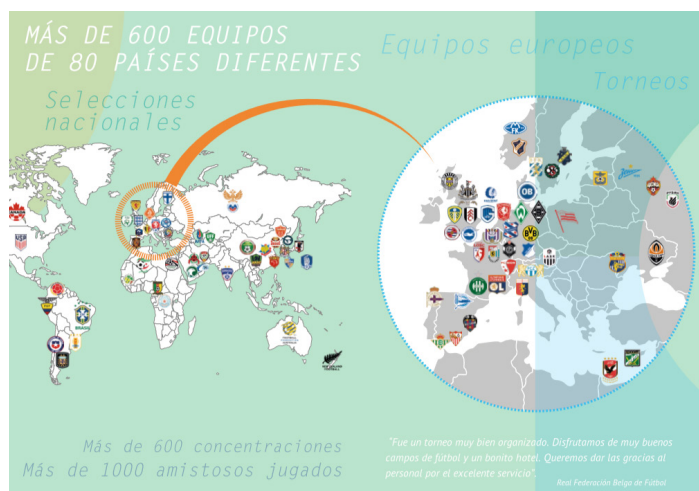

References:

FOOTBALL PACK

- Breakfast, lunch, dinner and laundry. Massage room and tool room to be negotiated.

Training Materials

Mobile goals, mini goals, tennis nets, barriers, cones, hurdles, sticks, balls, bats, bibs, etc.

SERVICES INCLUDED IN THE HOTELS LINKED TO PINATAR ARENA

-H. LA FINCA GOLF & SPA RESORT*****

-H. DOUBLE TREE BY HILTON LA TORRE GOLF & SPA RESORT ***** (ver en packs)

-H. THALASIA *****   -H. LODOMAR ****   - H. TRAIÑA ****

OTHER

Professional Technogym gym 900 m2, Spa, beauty and relaxation salon. Physiotherapy and osteopathy department and sports shop. Restaurant, meeting room, press, laundry service, unlimited water service during training sessions. Free Wi-Fi and airport-hotel-airport transfer.